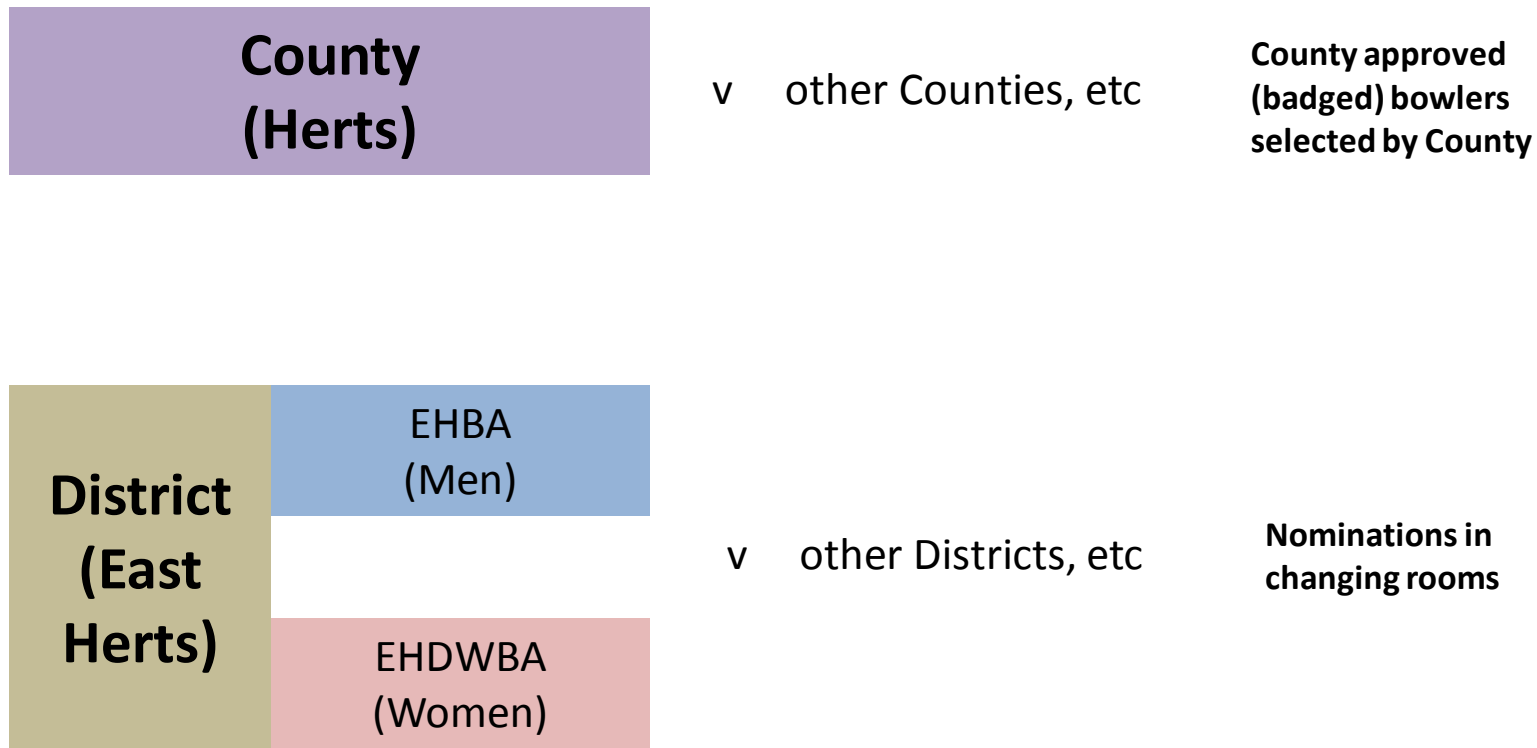

Bowls England (National)

Hertfordshire Bowls (County)

EHBA (Men)

EHDWBA

EHL

Bishop's Stortford Bowling Club

Matches – representing Club

B S B C	Bowls England	Men: Top Club, Club Two 4s	Women: Top Club
	County	Men: Team Ten, 3 Fours, County League	Women: County League
	District (EHBA)	Men: Lyndhurst Trophy, Thurgood Cup	
	District (EHDWBA)		Women: Anniversary Cup
	District (EHBL)	Men: Triples League (Ospreys & Swifts), Ranson Cup	
	Seniors Leagues	Men: Essex & Herts SL	Women : Ladies Evening League
	Local Cups Men & Women	Cooper Cup, Goudge Cup, etc v local clubs	
Friendlies: Men, Women and Mixed			

Matches – representing County or District

Competitions – games you can enter into alone or with clubmates

Bowls England	E.g. seniors singles, senior pairs, mixed pairs, mixed fours, etc
County - Nationals	E.g. singles, pairs, triples, fours (play-on dates) Winners & runners up go through to BE Finals at Leamington
County	E.g. Unbadged, officers (play-on dates)
District (EHBA)	E.g. Singles, pairs, triples, fours, mixed pairs (play-by dates)
District (EHDWBA)	
District (EHBL)	E.g. Singles, pairs, triples, fours, mixed pairs
BSBC club competitions	E.g. Singles, pairs, triples, fours, mixed pairs, G Mason, Consolation, M11, etc.